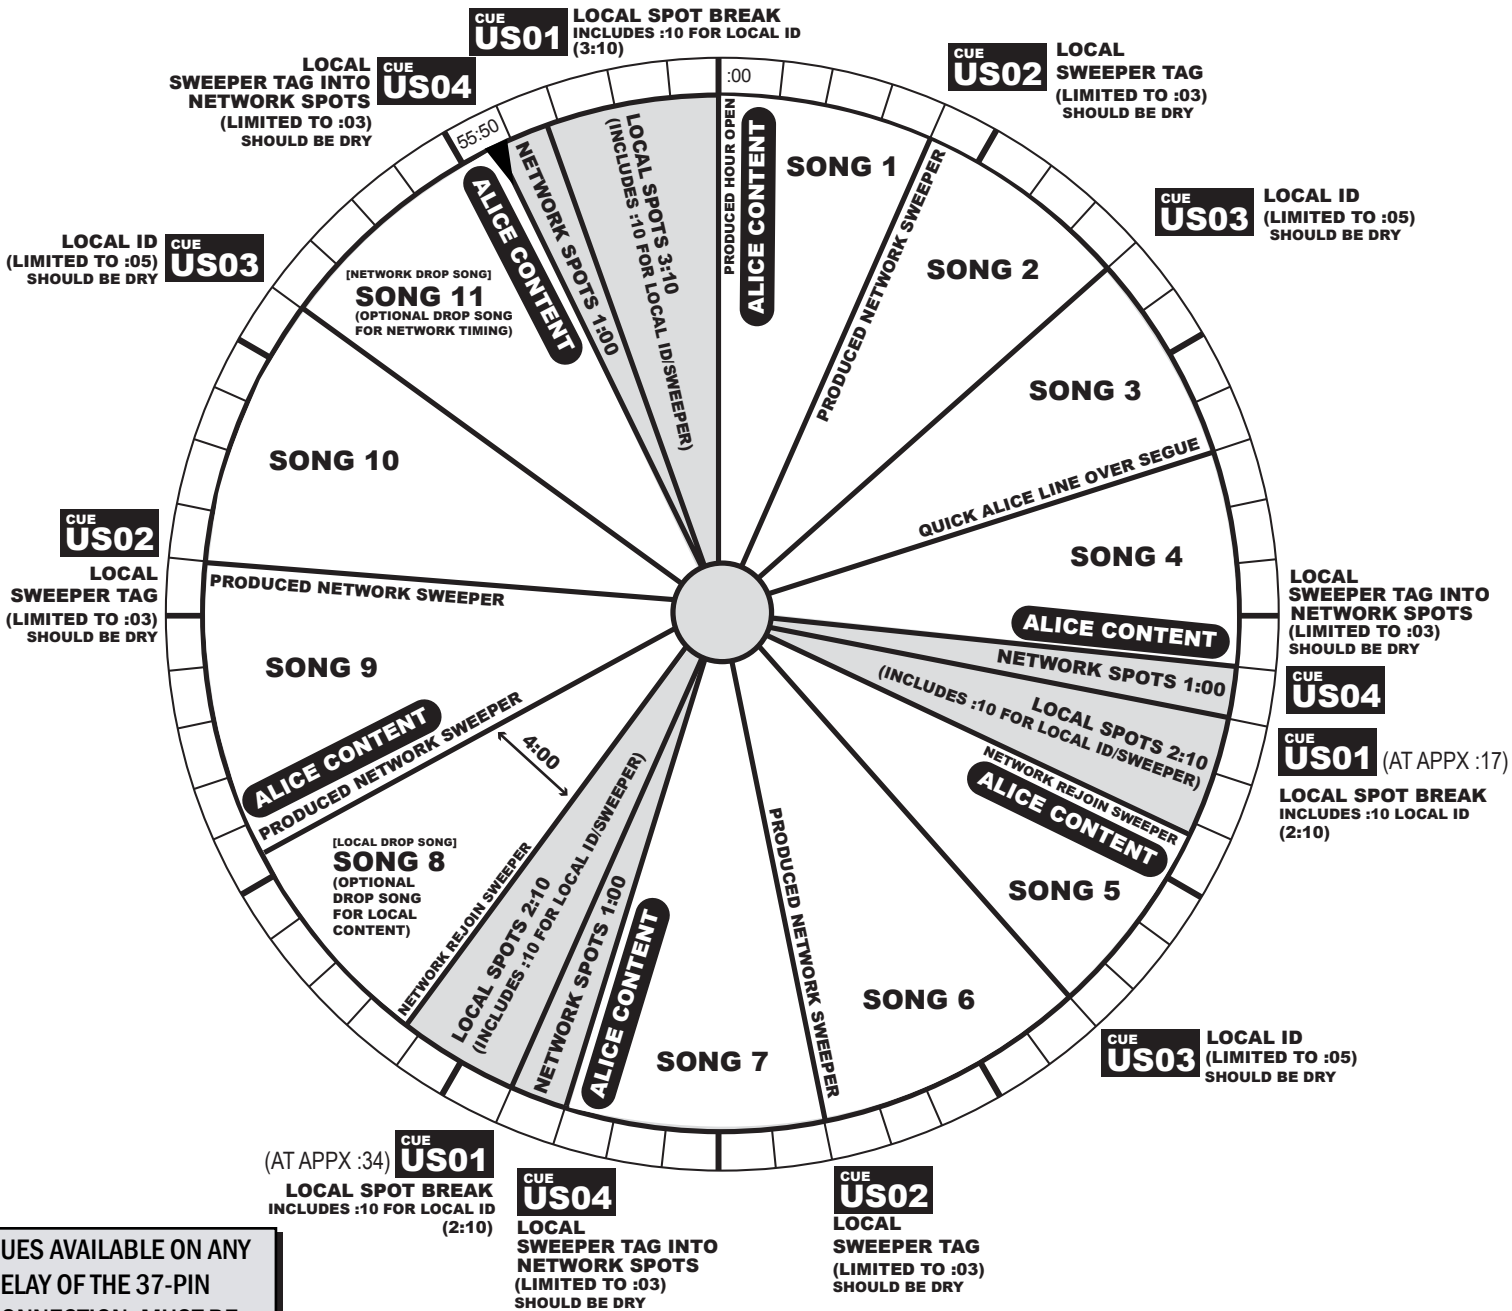

# Nights with Alice Cooper

## PROGRAM CLOCK

XDS SATELLITE - STEREO  
 NETWORK FEED TIME:  
 7 PM - MIDNIGHT (ET)  
 EFFECTIVE FEB. 01, 2010

CUES AVAILABLE ON ANY RELAY OF THE 37-PIN CONNECTION. MUST BE MAPPED BY AFFILIATE.

For Technical Assistance, please call Orbital Media Network Operation Center (303) 925-1708.

Listener Requests: (888) 99-A-L-I-C-E (992-5423)  
 Listener Website: www.nightswithalicecooper.com

**NOTES:**

- "Network Optional Drop Songs" in this format give us the option of dropping records for show timing. If a song is dropped, there will still be either network sweepers and/or cues in place to trigger local ID's.
- Local Spots will be "covered" by national spots for affiliates who are not sold out.
- **ALICE CONTENT** will include any voiceovers, features or interviews.
- Additional sweepers may be added between songs for show timing. These will always be followed by **CUE US02**.