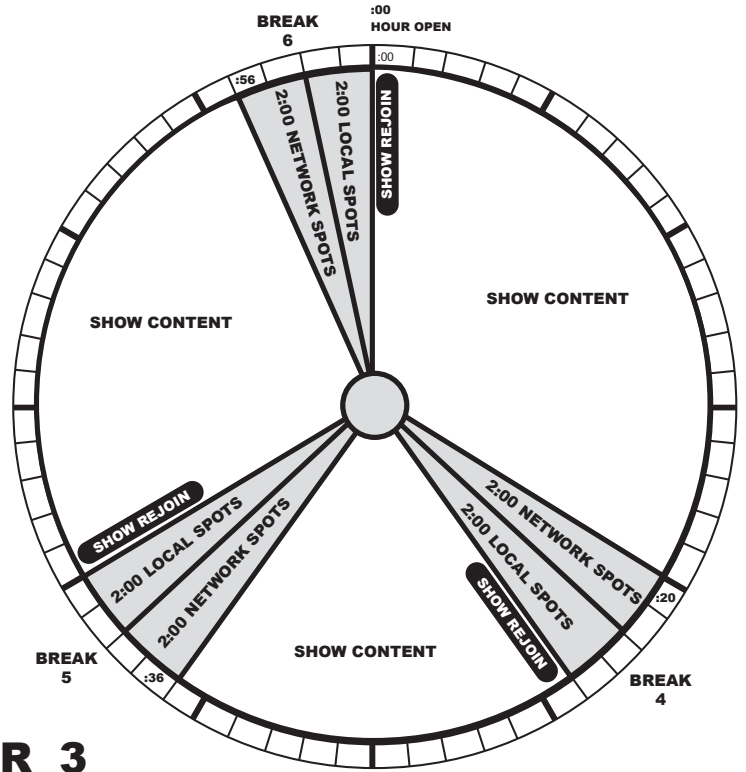

Nina Blackwood's ABSOLUTELY 80s

PROGRAM CLOCK
HOURS: 3
18 MIN LOCAL SPOTS
18 MIN NETWORK SPOTS
AIRS SAT/SUN

HOUR 1

HOUR 2

HOUR 3

*Breaks noted above are 'soft times'.

For Affiliate Relations, please call
United Stations Radio Networks
(212) 869-1111.