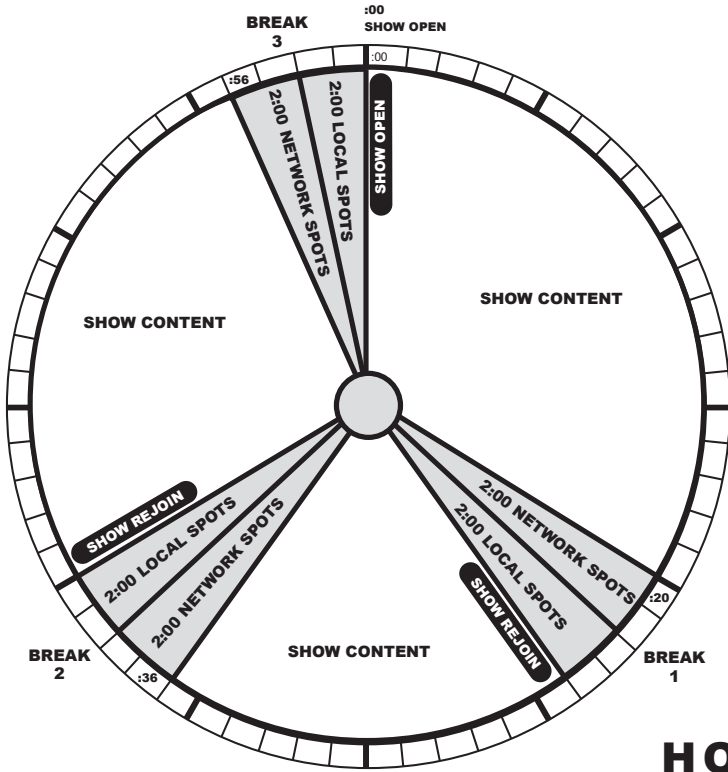

Nina Blackwood's ABSOLUTELY 80s

PROGRAM CLOCK
HOURS: 3
18 MIN LOCAL SPOTS
18 MIN NETWORK SPOTS
AIRS SAT/SUN

HOUR 1

HOUR 2

HOUR 3

*Breaks noted above are 'soft times'.

For Affiliate Relations, please call
United Stations Radio Networks
(212) 869-1111.