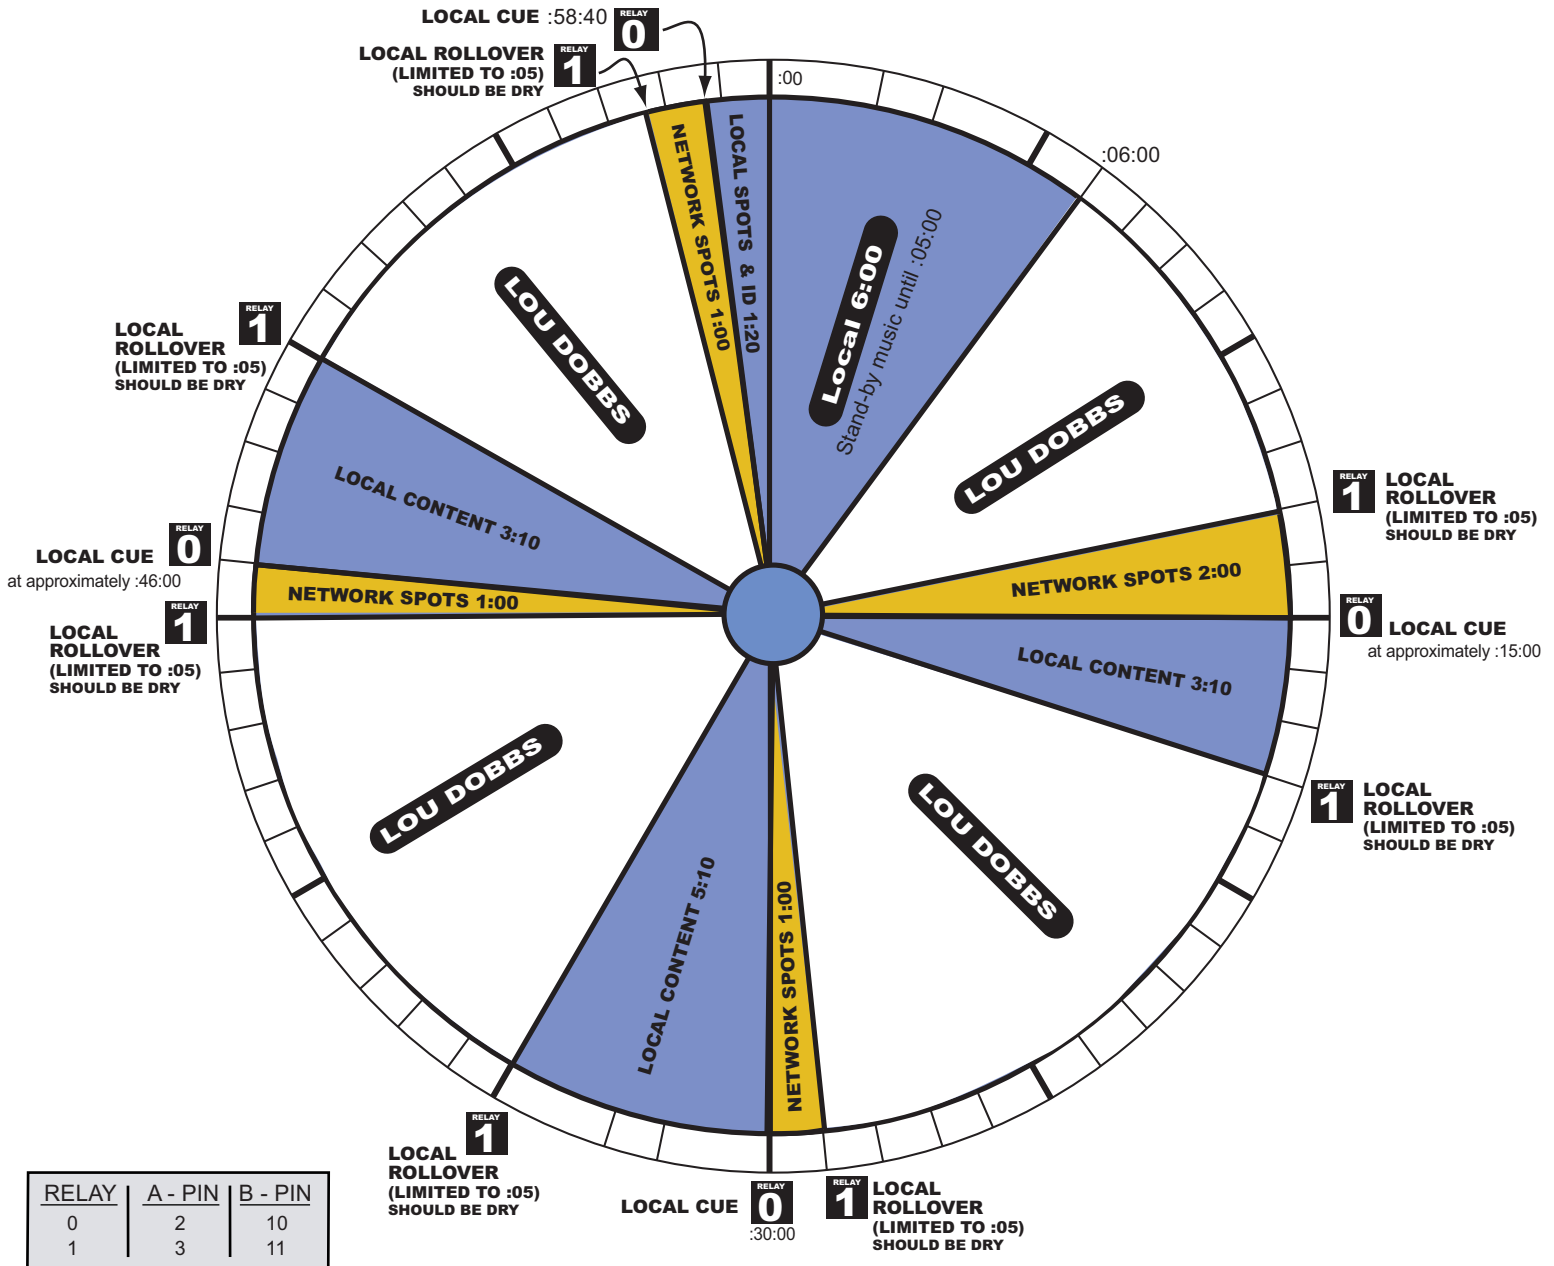

# Lou Dobbs

## PROGRAM CLOCK

STARGUIDE III STEREO FEED  
3PM - 6PM ET (LIVE)

Effective March 3, 2008

Relays appear on the DIGITAL I/F port of the audio card that is receiving the program.

For Technical Assistance, please call Clear Channel Network Operation Center (303) 925-1708.

### Notes:

- Local breaks and the associated Relay "0" at :30:00 and :58:40 are hard timed. All other breaks float.
- Local Spots will be "covered" by national spots for affiliates who are not sold out except for :58:40 to :06:00.