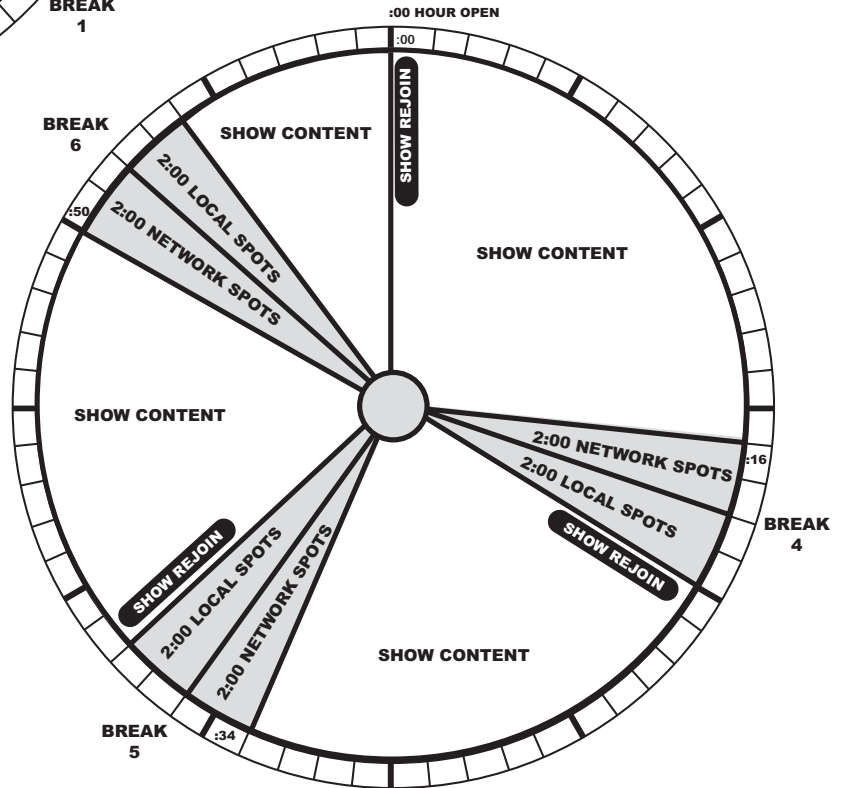

PROGRAM CLOCK
 HOURS: 2
 12 MIN LOCAL SPOTS
 12 MIN NETWORK SPOTS
 AIRS SAT/SUN

HOUR 1

HOUR 2

*Breaks noted above are 'soft times'.

For Affiliate Relations, please call
 United Stations Radio Networks
 (212) 869-1111.